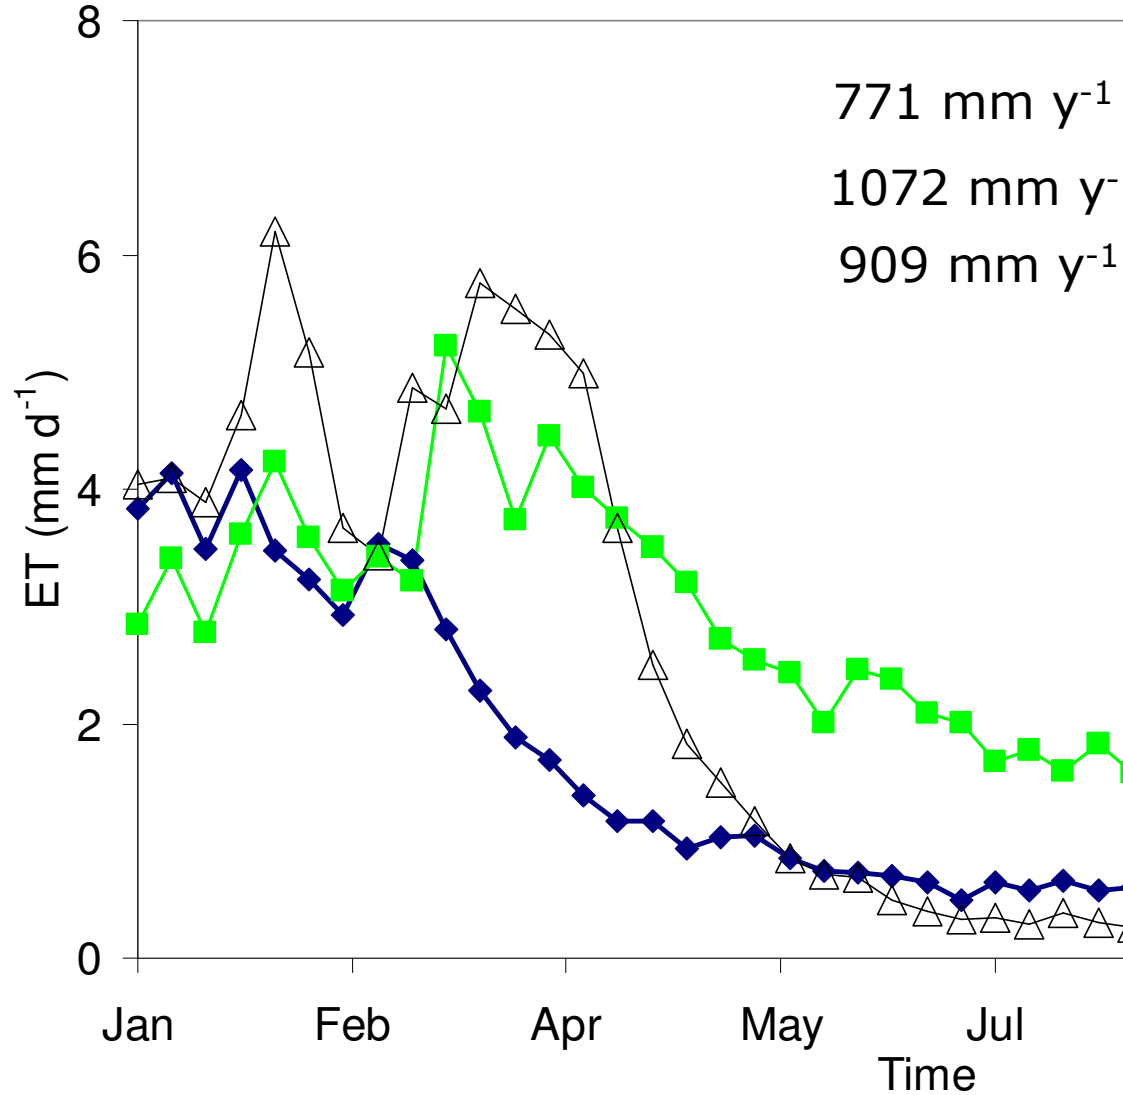

Index (EVI) for the three  
day means.

Fig 3c Seasonal patterns of 8-day  
three sites for 2008.